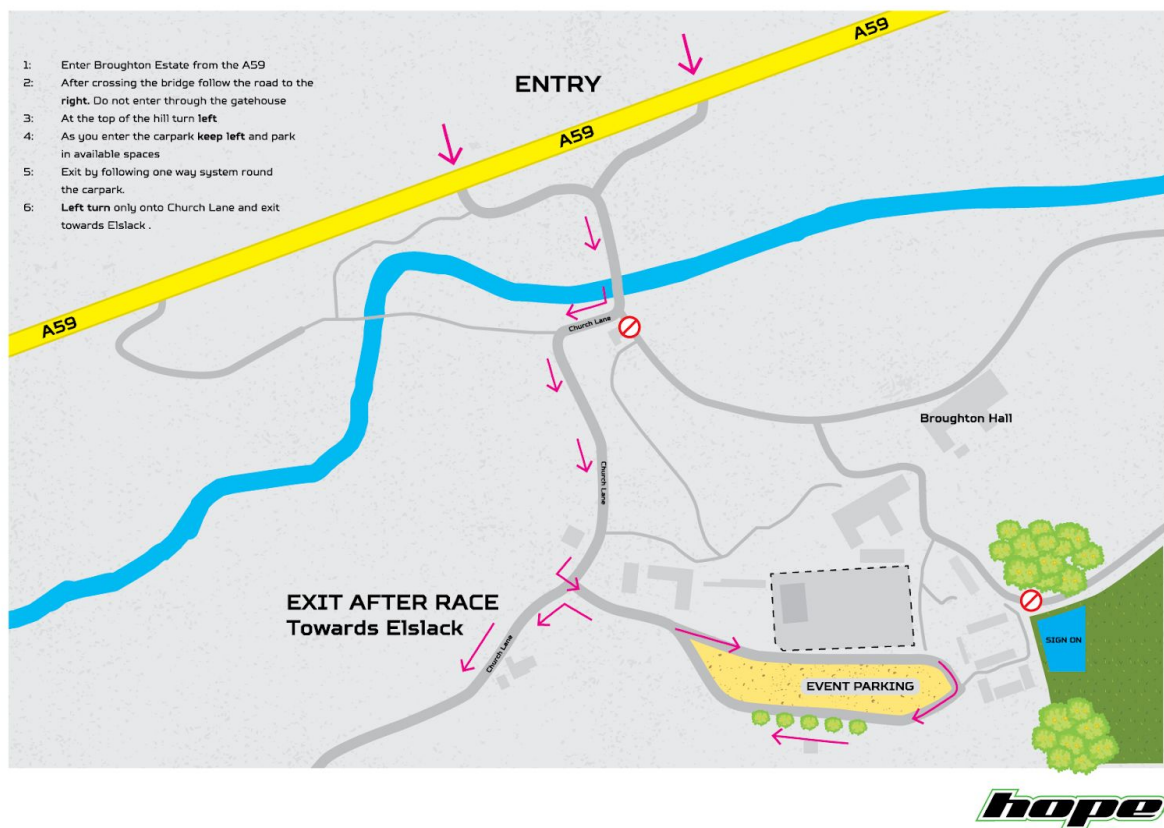

Traffic and parking

Entry is from the A59 only, and to exit, vehicles must turn LEFT towards Elslack.

Marshals will help attendees with parking. Vehicles should be parked at least 2 metres apart to facilitate safe social distancing.

[click map to see larger version]