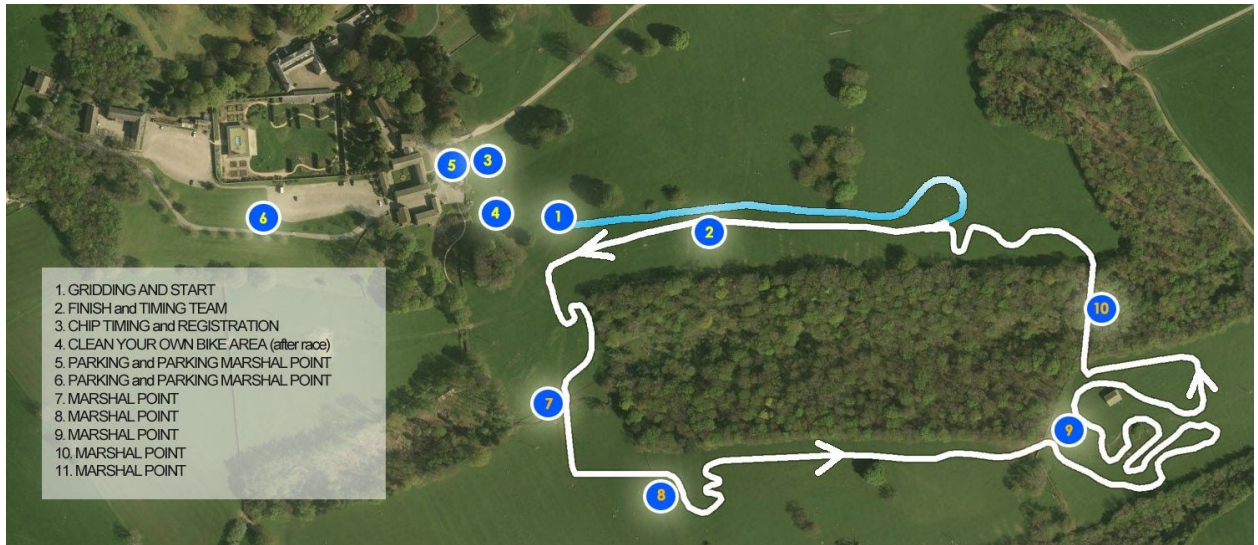

Site Plan

PLAN AND MAIN SENIOR / YOUTH COURSE

[Click for a full resolution version](#)